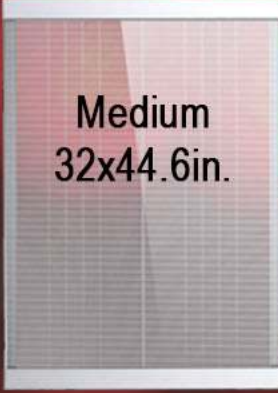

LED Poster

The LED Poster is a dynamic and attention-grabbing content display that allows any combination of text, pictures and video. This lightweight and high brightness technology can be used in a variety of indoor applications.

Small
25x37.8in.

Medium
32x44.6in.

Large
32x47.2in.

A Versatile Line-Up

- > Daytime Brightness (5,500~6,000 nits)
- > LED Spacing: Fine to Extra Fine
- > Transparency: 65 - 68%
- > Resolutions (pixels): 312x192 - 384x256
- > Display Weight (kg): 22 - 31